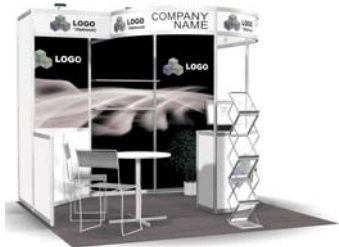

HARDWALL SYSTEM 10' x 10' EXHIBITS

MODEL 110 - 10'x10' CORNER OR INLINE

OPTIMUM DISPLAY - call for quote

BASIC MODEL 110

DELUXE MODEL 110

MODEL 120 - 10'x10' CORNER

OPTIMUM DISPLAY - call for quote

BASIC MODEL 120

DELUXE MODEL 120

MODEL 130 - 10'x10' CORNER OR INLINE

OPTIMUM DISPLAY - call for quote

BASIC MODEL 130

DELUXE MODEL 130

MODEL 140 - 10'x10' CORNER OR INLINE

OPTIMUM DISPLAY - call for quote

BASIC MODEL 140