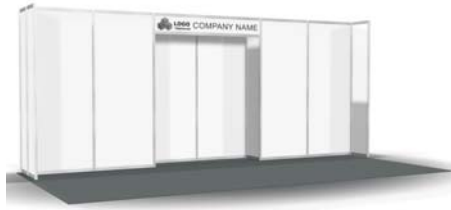

DELUXE MODEL 140

BASIC HARDWALL PACKAGE INCLUDES

- Aluminum structure
 - White hardwall or colored fabric backwalls
 - Carpet
- Please fill in carpet color selection on order form

- Header assembly
 - Graphics - block lettering only (logo extra)
- Please fill in header sign info. on order form

HARDWALL SYSTEM 10' x 20' EXHIBITS

MODEL 210 - 10'x 20' CORNER OR INLINE

OPTIMUM DISPLAY - call for quote

BASIC MODEL 210

DELUXE MODEL 210

MODEL 220 - 10'x 20' CORNER

OPTIMUM DISPLAY - call for quote

BASIC MODEL 220