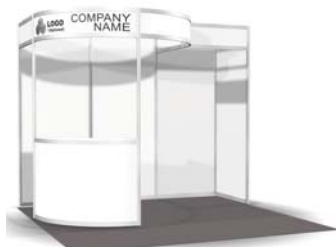

HARDWALL SYSTEM 10' x 10' EXHIBITS

MODEL 110 - 10'x10' CORNER OR INLINE

OPTIMUM DISPLAY - call for quote

BASIC MODEL 110

DELUXE MODEL 110

MODEL 120 - 10'x10' CORNER

OPTIMUM DISPLAY - call for quote

BASIC MODEL 120

DELUXE MODEL 120

MODEL 130 - 10'x10' CORNER OR INLINE

OPTIMUM DISPLAY - call for quote

BASIC MODEL 130

DELUXE MODEL 130

MODEL 140 - 10'x10' CORNER OR INLINE

OPTIMUM DISPLAY - call for quote

BASIC MODEL 140