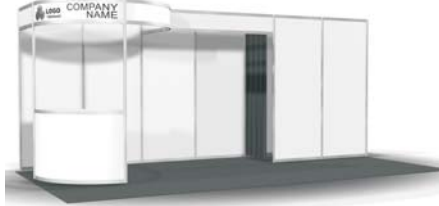

HARDWALL SYSTEM 10' x 20' EXHIBITS

MODEL 210 - 10'x 20' CORNER OR INLINE

OPTIMUM DISPLAY - call for quote

BASIC MODEL 210

DELUXE MODEL 210

MODEL 220 - 10'x 20' CORNER

OPTIMUM DISPLAY - call for quote

BASIC MODEL 220

DELUXE MODEL 220

MODEL 230 - 10'x 20' CORNER OR INLINE

OPTIMUM DISPLAY - call for quote

BASIC MODEL 230

DELUXE MODEL 230

MODEL 240 - 10'x 20' CORNER OR INLINE

OPTIMUM DISPLAY - call for quote

BASIC MODEL 240

DELUXE MODEL 240

BASIC HARDWALL PACKAGE INCLUDES

- Aluminum structure
 - White hardwall or colored fabric backwalls
 - Carpet
- Please fill in carpet color selection on order form

- Header assembly
- Graphics - block lettering only (logo extra)
- Please fill in header sign info. on order form