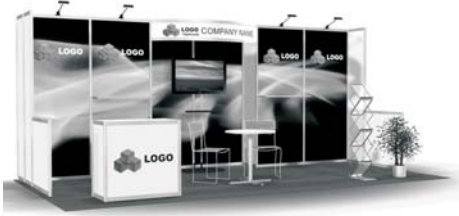

HARDWALL SYSTEM 10' x 20' EXHIBITS

MODEL 210 - 10'x 20' CORNER OR INLINE

OPTIMUM DISPLAY - call for quote

BASIC MODEL 210

DELUXE MODEL 210

MODEL 220 - 10'x 20' CORNER

OPTIMUM DISPLAY - call for quote

BASIC MODEL 220

DELUXE MODEL 220

MODEL 230 - 10'x 20' CORNER OR INLINE

OPTIMUM DISPLAY - call for quote

BASIC MODEL 230

DELUXE MODEL 230

MODEL 240 - 10'x 20' CORNER OR INLINE

OPTIMUM DISPLAY - call for quote

BASIC MODEL 240

DELUXE MODEL 240

BASIC HARDWALL PACKAGE INCLUDES

- Aluminum structure
 - White hardwall or colored fabric backwalls
 - Carpet
- Please fill in carpet color selection on order form

- Header assembly
- Graphics - block lettering only (logo extra)
- Please fill in header sign info. on order form