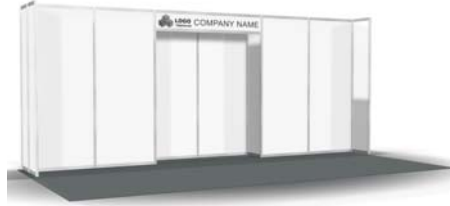

HARDWALL SYSTEM 10' x 20' EXHIBITS

MODEL 210 - 10'x 20' CORNER OR INLINE

OPTIMUM DISPLAY - call for quote

BASIC MODEL 210

DELUXE MODEL 210

MODEL 220 - 10'x 20' CORNER

OPTIMUM DISPLAY - call for quote

BASIC MODEL 220

DELUXE MODEL 220

MODEL 230 - 10'x 20' CORNER OR INLINE

OPTIMUM DISPLAY - call for quote

BASIC MODEL 230

DELUXE MODEL 230

MODEL 240 - 10'x 20' CORNER OR INLINE

OPTIMUM DISPLAY - call for quote

BASIC MODEL 240

DELUXE MODEL 240

BASIC HARDWALL PACKAGE INCLUDES

- Aluminum structure
 - White hardwall or colored fabric backwalls
 - Carpet
- Please fill in carpet color selection on order form

- Header assembly
- Graphics - block lettering only (logo extra)
- Please fill in header sign info. on order form