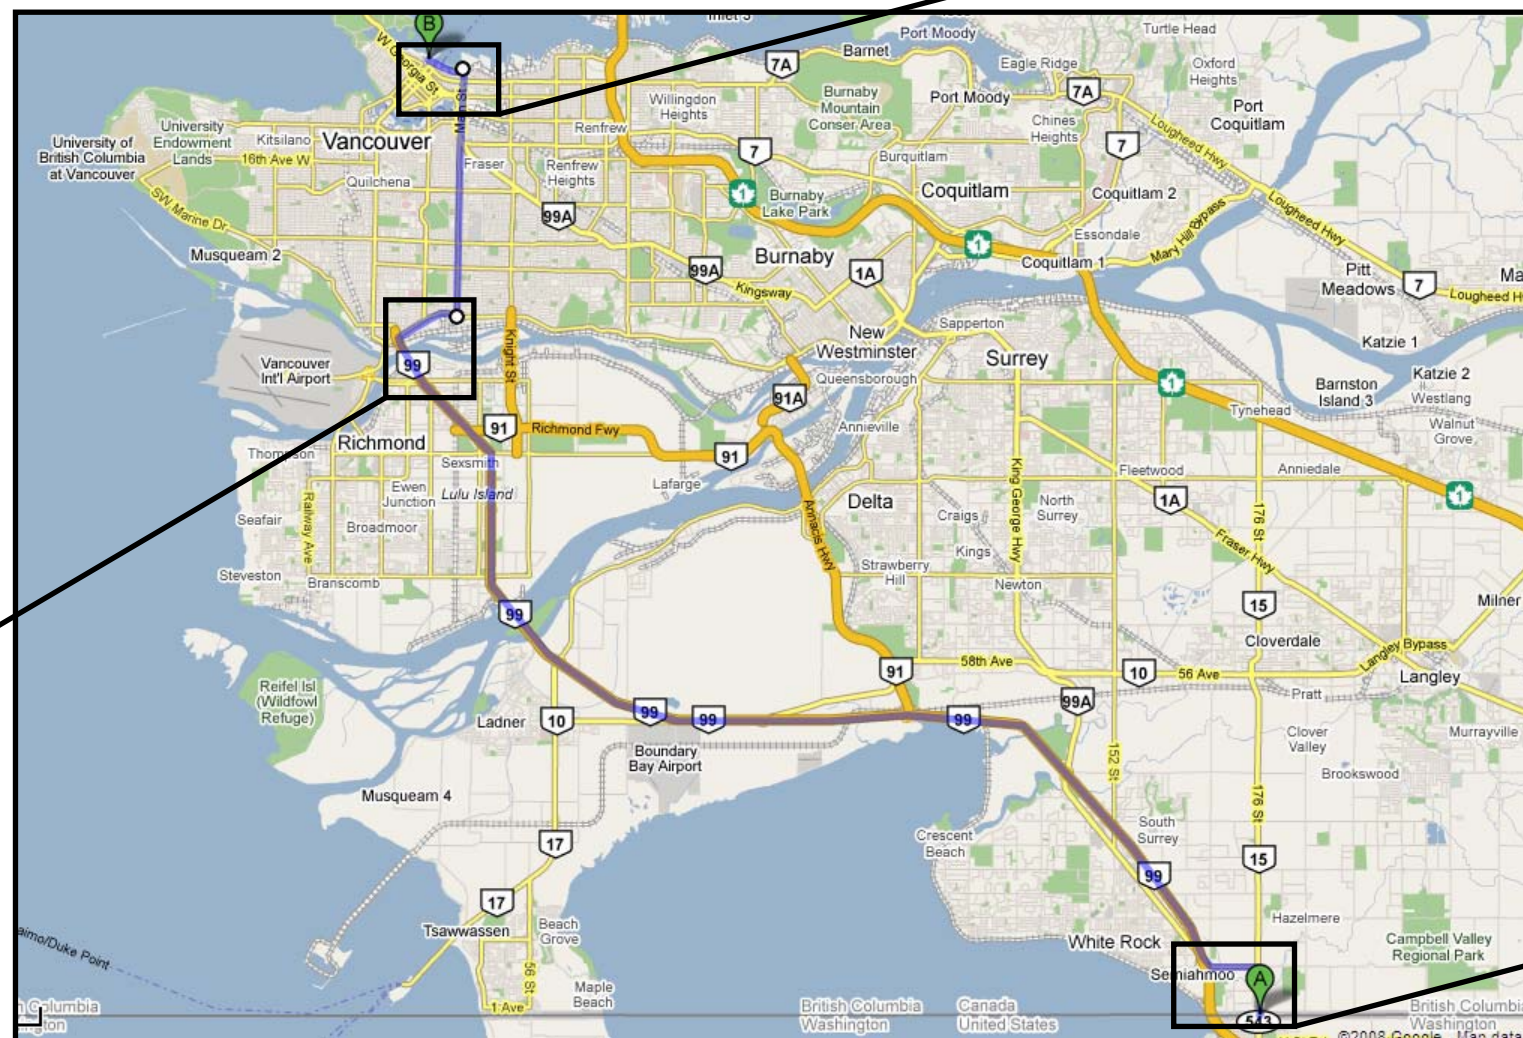

Driving Instructions for Deliveries to Vancouver Convention Centre (West Building) from Highway 99 (US/Canada Border)

Trip Distance: 54 kilometers - Trip Time: 1hr (approx.)

- | | |
|--|---|
| <ol style="list-style-type: none"> 1. Travel Northbound on 176 St. – 1.7 kilometers 2. Turn left at 8th Ave. 3. Travel Westbound on 8th Ave. – 1.7 kilometers 4. Take HWY 99 NORTH ramp to Vancouver 5. Travel Northbound on Hwy 99 – 38.5 kilometers 6. Take Exit 41 - SW Marine Drive EAST | <ol style="list-style-type: none"> 7. Travel Eastbound on SW Marine Dr. – 2.4 kilometers 8. Turn left at Main St. 9. Travel Northbound on Main St. – 8.5 kilometers 10. Turn right at Waterfront Rd. 11. Travel Westbound on Waterfront Rd. – 1.2 kilometers 12. Arrive at West Building Truck Route Entrance |
|--|---|

*Maps provided by Google