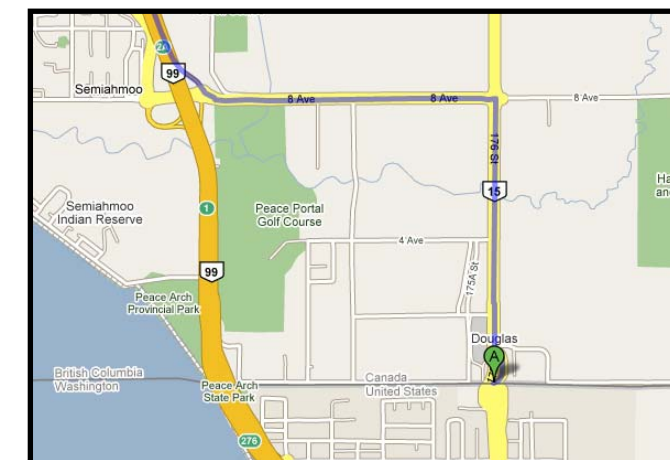

Driving Instructions for Deliveries to Vancouver Convention Centre (West Building) from Highway 99 (US/Canada Border)

Trip Distance: 54 kilometers - Trip Time: 1hr (approx.)

- | | |
|--|---|
| <ol style="list-style-type: none"> 1. Travel Northbound on 176 St. – 1.7 kilometers 2. Turn left at 8th Ave. 3. Travel Westbound on 8th Ave. – 1.7 kilometers 4. Take HWY 99 NORTH ramp to Vancouver 5. Travel Northbound on Hwy 99 – 38.5 kilometers 6. Take Exit 41 - SW Marine Drive EAST | <ol style="list-style-type: none"> 7. Travel Eastbound on SW Marine Dr. – 2.4 kilometers 8. Turn left at Main St. 9. Travel Northbound on Main St. – 8.5 kilometers 10. Turn right at Waterfront Rd. 11. Travel Westbound on Waterfront Rd. – 1.2 kilometers 12. Arrive at West Building Truck Route Entrance |
|--|---|

*Maps provided by Google