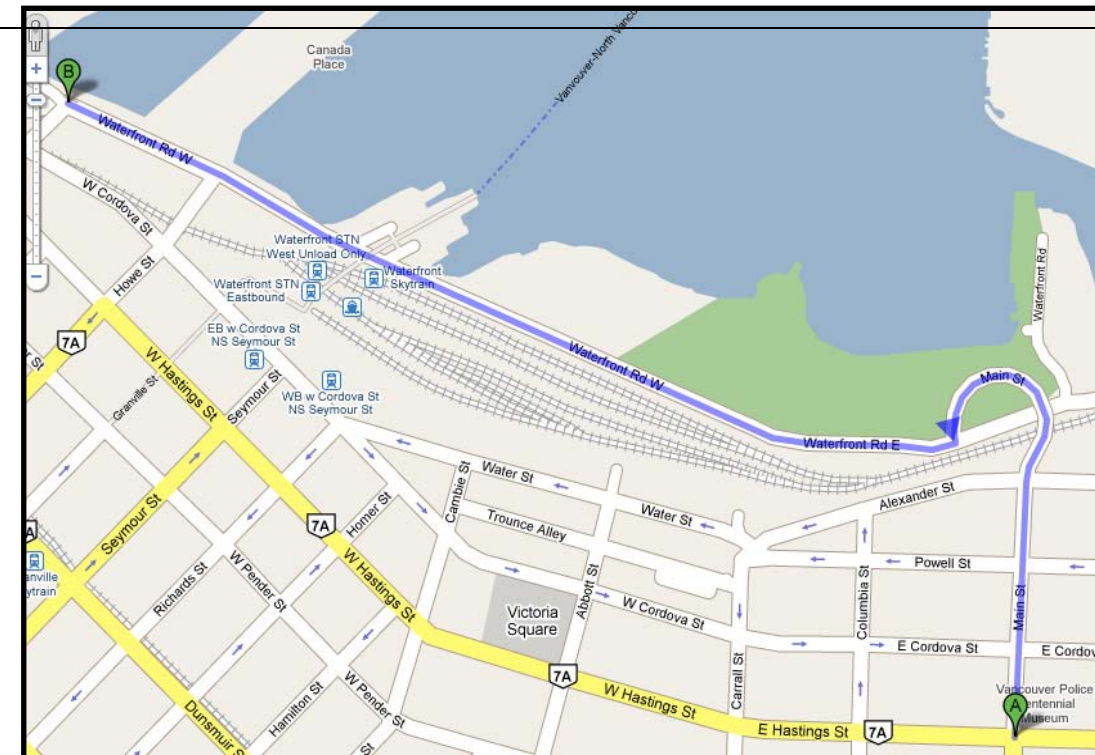

Driving Instructions for Deliveries to Vancouver Convention Centre (West Building) from Highway 99 (US/Canada Border)

Trip Distance: 54 kilometers - Trip Time: 1hr (approx.)

- | | |
|--|---|
| <ol style="list-style-type: none"> 1. Travel Northbound on 176 St. – 1.7 kilometers 2. Turn left at 8th Ave. 3. Travel Westbound on 8th Ave. – 1.7 kilometers 4. Take HWY 99 NORTH ramp to Vancouver 5. Travel Northbound on Hwy 99 – 38.5 kilometers 6. Take Exit 41 - SW Marine Drive EAST | <ol style="list-style-type: none"> 7. Travel Eastbound on SW Marine Dr. – 2.4 kilometers 8. Turn left at Main St. 9. Travel Northbound on Main St. – 8.5 kilometers 10. Turn right at Waterfront Rd. 11. Travel Westbound on Waterfront Rd. – 1.2 kilometers 12. Arrive at West Building Truck Route Entrance |
|--|---|

*Maps provided by Google