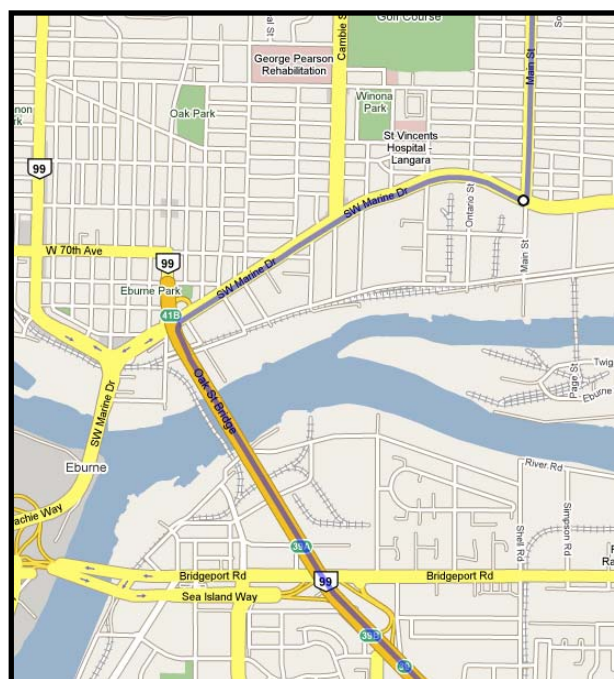

Driving Instructions for Deliveries to Vancouver Convention Centre (West Building) from Highway 99 (US/Canada Border)

Trip Distance: 54 kilometers - Trip Time: 1hr (approx.)

- | | |
|--|---|
| <ol style="list-style-type: none"> 1. Travel Northbound on 176 St. – 1.7 kilometers 2. Turn left at 8th Ave. 3. Travel Westbound on 8th Ave. – 1.7 kilometers 4. Take HWY 99 NORTH ramp to Vancouver 5. Travel Northbound on Hwy 99 – 38.5 kilometers 6. Take Exit 41 - SW Marine Drive EAST | <ol style="list-style-type: none"> 7. Travel Eastbound on SW Marine Dr. – 2.4 kilometers 8. Turn left at Main St. 9. Travel Northbound on Main St. – 8.5 kilometers 10. Turn right at Waterfront Rd. 11. Travel Westbound on Waterfront Rd. – 1.2 kilometers 12. Arrive at West Building Truck Route Entrance |
|--|---|

*Maps provided by Google